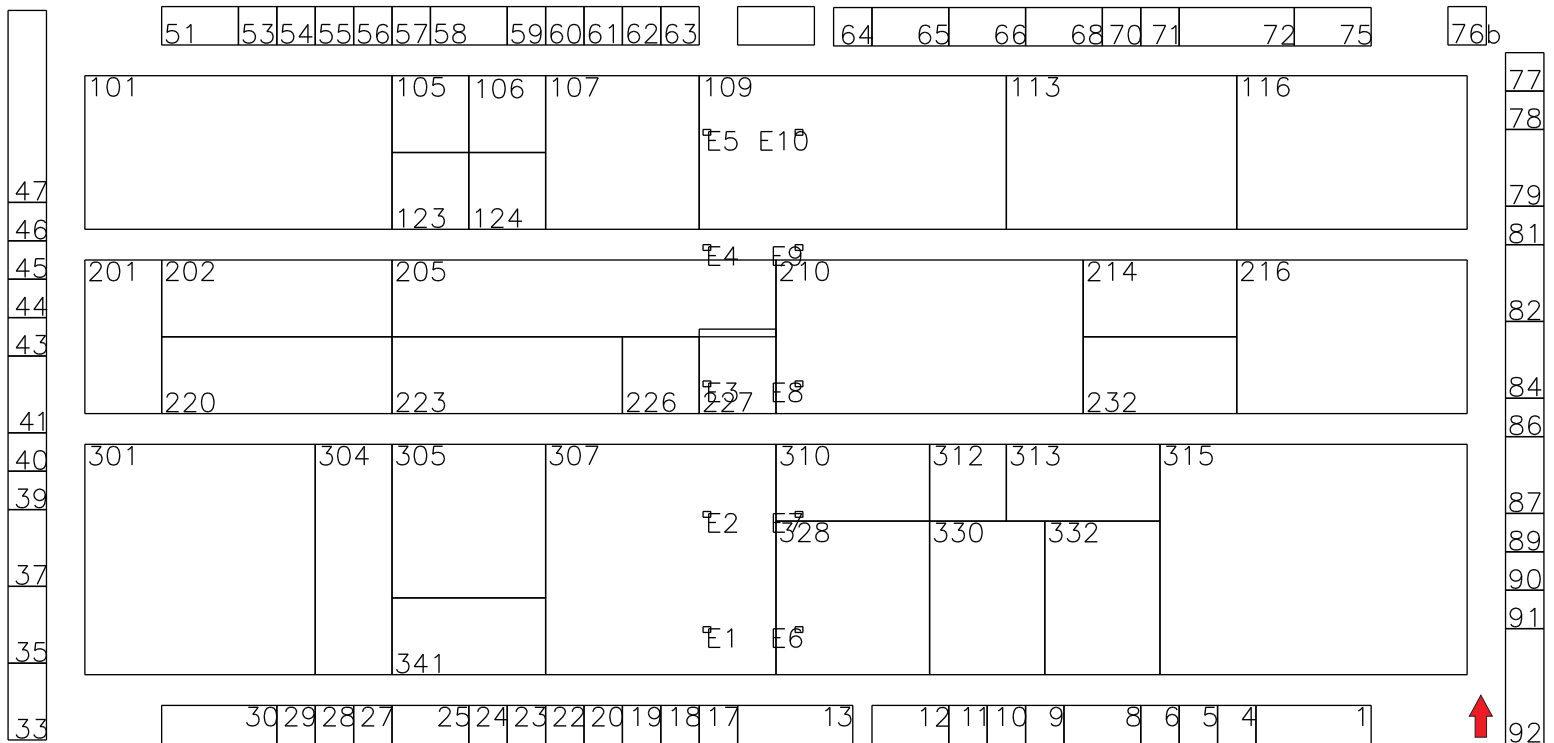

Below you see the Holt Arena floor plan. All equipment and displays will enter Holt Arena through the Northwest ramp, or the bottom right hand corner of the floor plan. There will be Holt Arena personnel coordinating the load in both at the top and bottom of the ramp. Please check in with them so they know you are on-site, and can start getting you into the loading rotation. Please be patient with them. They will do the best they can to get you in the building as soon as possible.

Your load in time can be found on the alphabetical list on the next page. **You are required to check in 60 minutes prior to your scheduled time so that we know you are on site, and are ready to load. IMPORTANT:** If you are running late, please notify us at (208) 989-5265. We will not wait for you if you do not communicate with us and your lateness inconveniences your fellow exhibitors.

Equipment can be staged in the far reaches of the northeastern portion of the Holt Arena parking lot the week leading up to load in. **Please do not stage any equipment anywhere near the main entrances of Holt Arena itself or leave any equipment in designated handicap parking.**

Additionally there will be a spray washer available compliments of Watts Steam Store on the Northeast corner, or the lower left hand corner of the floor plan.

Show Office

X - Spray washer here; Compliments of Watts Steam Store

Equipment will enter here